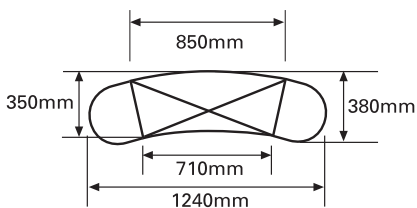

# 1x3 Curved Pop Up Graphic Specification

## Front Panels

Overall graphic area  
2235mm x 2019mm  
N.B. as approximately 50% of the (end) curve panel width may be concealed from view - position text and image accordingly

Overall finished print size  
2235mm x 2019mm  
(3 panels 673mm width)

Overall image bleed area  
2255 x 2039mm  
(10mm top and sides on end panels)

*REAR GRAPHIC WIDTHS (IF REQUIRED):  
The graphic panel changes to 812mm wide if printing graphics to the rear of the curved system. It is wider to account for the larger radius.*