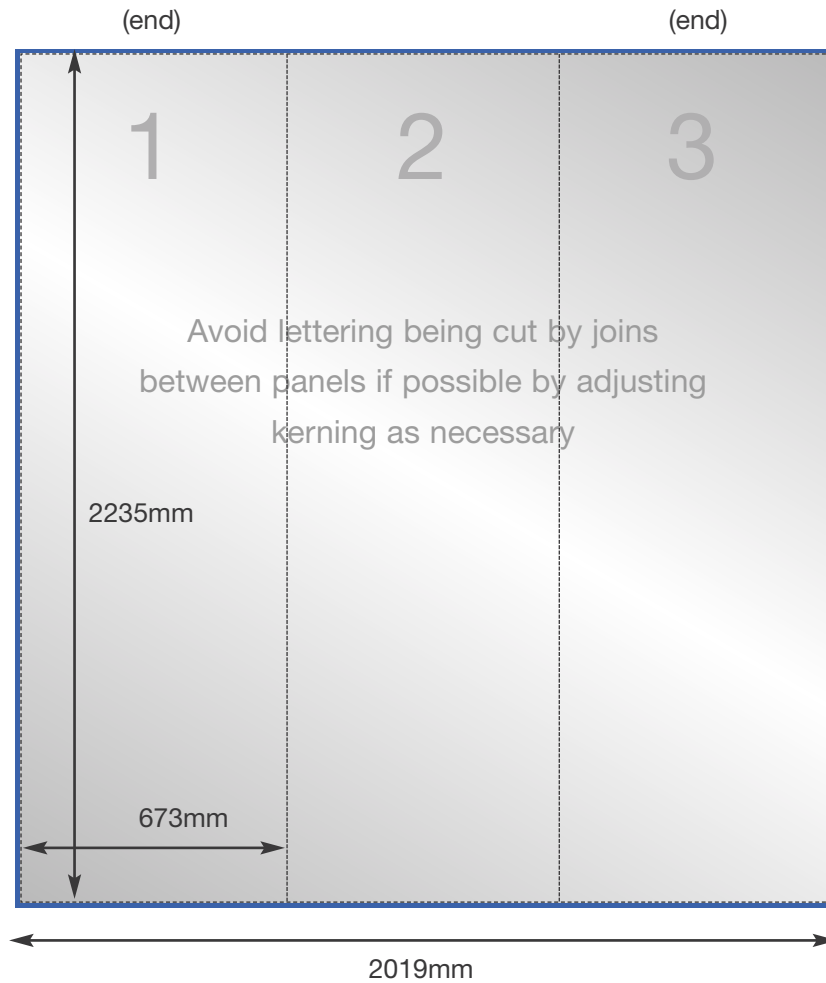

# 1x3 Curved Pop Up Graphic Specification

## Front Panels

Overall graphic area  
2235mm x 2019mm  
N.B. as approximately 50% of the (end) curve panel width may be concealed from view - position text and image accordingly

Overall finished print size  
2235mm x 2019mm  
(3 panels 673mm width)

Overall image bleed area  
2255 x 2039mm  
(10mm top and sides on end panels)

*REAR GRAPHIC WIDTHS (IF REQUIRED):  
The graphic panel changes to 812mm wide if printing graphics to the rear of the curved system. It is wider to account for the larger radius.*